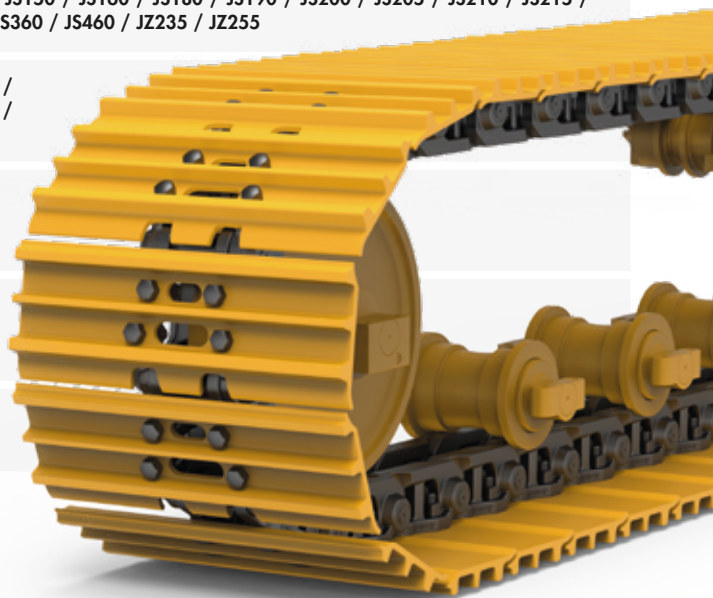

HYUNDAI

HX220 / HX260 / HX300 / HX330 / R125 / R130 / R140 / R145 / R160 / R180 / R200 / R210 / R215 / R220 / R235 / R250 / R260 / R280 / R290 / R300 / R305 / R320 / R330 / R350 / R360 / R370 / R420 / R450 / R480 / R500 / R520

DEVELON

DH110 / DH120 / DH130 / DH150 / DH170 / DH180 / DH200 / DH210 / DH220 / DH280 / DH300 / DH320 / DH330 / DX140 / DX160 / DX180 / DX220 / DX225 / DX235 / DX245 / DX255 / DX300 / DX350 / DX380 / DX420 / DX480 / DX490 / DX520 / DX530

1188 / 1850 / 2050M / 9020B / 9021 / 9030B / CX130 / CX135 / CX145 / CX160 / CX180 / CX210 / CX225 / CX230 / CX235 / CX240 / CX245 / CX250 / CX290 / CX300 / CX330 / CX350 / CX370 / CX460 / CX470 / CX490

JS110 / JS115 / JS130 / JS131 / JS135 / JS145 / JS150 / JS160 / JS180 / JS190 / JS200 / JS205 / JS210 / JS215 / JS220 / JS240 / JS290 / JS300 / JS305 / JS330 / JS360 / JS460 / JZ235 / JZ255

KOBELCO

SK140 / SK150 / SK160 / SK170 / SK180 / SK200 / SK210 / SK220 / SK230 / SK235 / SK250 / SK260 / SK290 / SK320 / SK330 / SK350 / SK400

XE150E / XE150U / XE210E / XE210U / XE215C / XE220E / XE235C / XE250U / XE250E / XE265C / XE300U / XE360U / XE370

SANY

SY135C / SY155U / SY215C / SY230 / SY235C / SY265C / SY305C / SY335 / SY365C / SY390H / SY500H

HIDROMEK

HMK140 / HMK145 / HMK230 / HMK300 / HMK310

*Other brands and models available. Check availability

The names, descriptions, illustrations and references to other brands are for reference purposes only.