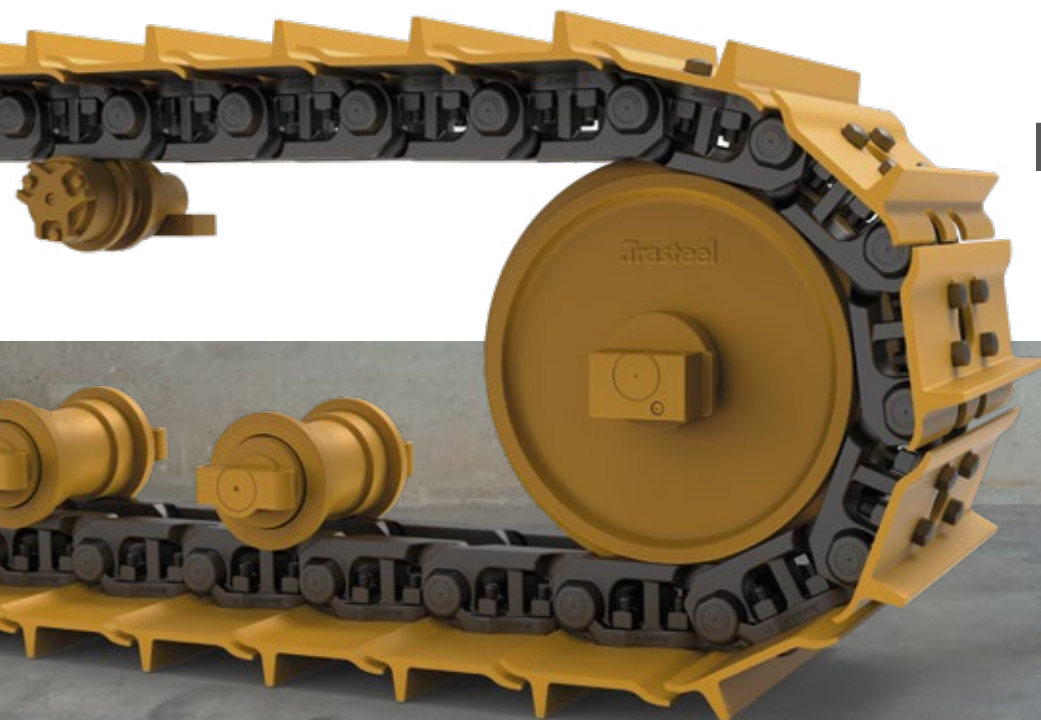

LIEBHERR

PR721 / PR722 / PR724 / PR726 / PR731 / PR734 / PR736 / PR741 / PR742 / PR744 / PR746 / PR752 / PR764

*Other brands and models available. Check availability